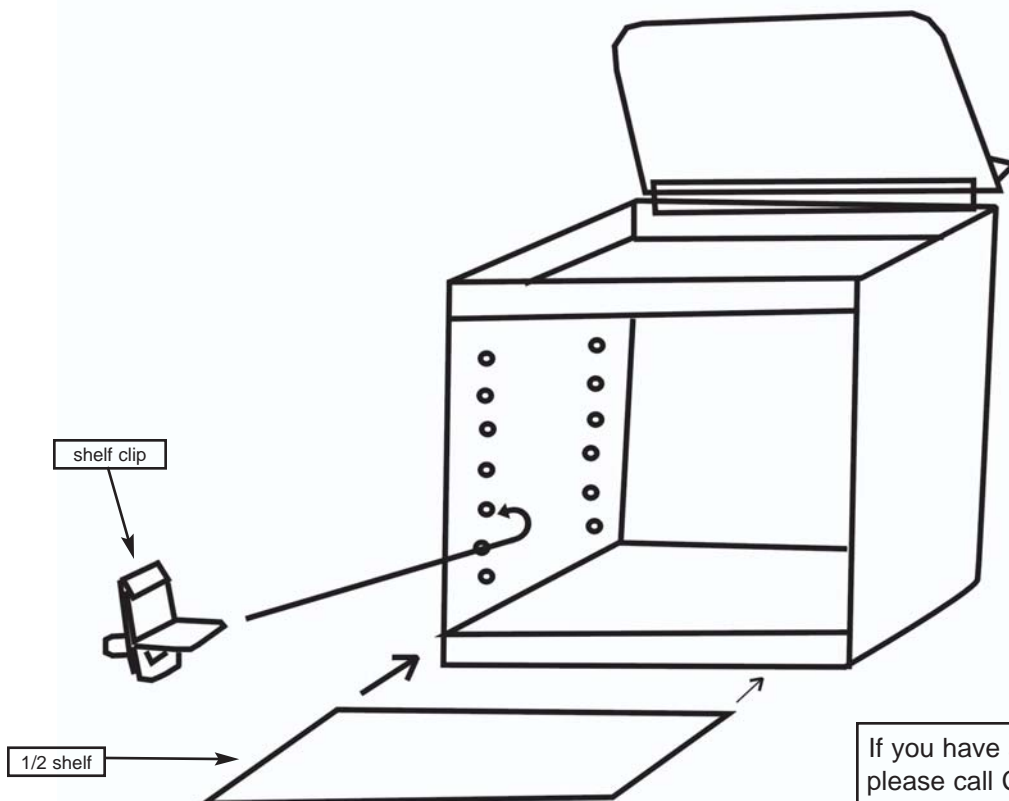

Warning: Choking Hazard
Assembly hardware contains small parts. **Adult assembly required.**

Warning: No Climbing Units are not intended for children to climb on and it is recommended that units **over 32 inches tall** be **attached to a wall** to **prevent tipping.**

Assembly Instructions for: Big Book Displays - R0044DE

Instructions: Unbox unit and find hardware bag inside of box.

- 1 - Take out shelves from bottom of unit.
- 2 - If shelf clips are not in the shelf support holes place them where you wish them to be. See drawing.
- 3 - Tilt shelf at a slight angle and place one side on the shelf supports and then push down on other side to set shelf into place.
- 4 - Repeat for all other shelves.